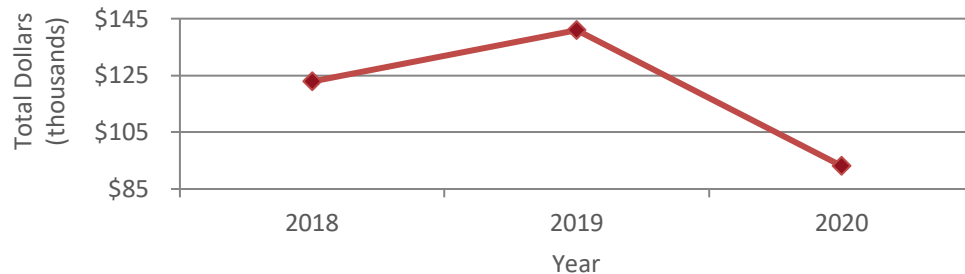

MDA DENTAL PAC DASHBOARD | 2021

MDA Success Rate: 97%

Of the candidates running for election in the Michigan State Legislature in 2020, 97% of the candidates the MDA financially supported won their races.

Your PAC donations at work:

- ❖ Successfully advocated for the reopening of dental practices after the COVID-19 government shutdown.
- ❖ Worked to ensure that COVID-19 guidelines developed for reopening dental practices were safe AND practical.
- ❖ Successfully advocated for dentists and their teams to be included in Priority Group 1A for COVID-19 vaccinations

dental pac
POLITICAL ACTION COMMITTEE

Amount Raised